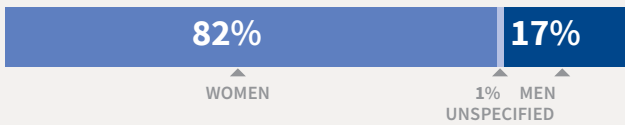

2021 COMMUNITY SNAPSHOT

Department of Social Work

ALUMNI DEMOGRAPHICS

4,722

TOTAL LIVING ALUMNI

3,313

CONTACTABLE ALUMNI

1,075

CONTACTABLE BY EMAIL

Gender

Location

Age

TOP 5 INTERNATIONAL LOCATIONS

-  **38**
SINGAPORE
-  **28**
CANADA
-  **23**
HONG KONG (SAR)
-  **20**
UNITED STATES OF AMERICA
-  **10**
UNITED KINGDOM

2020

156